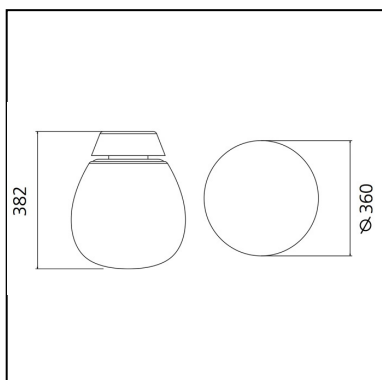

Empatia 36 Wall/ceiling

Carlotta de Bevilacqua
Paola di Arianello

IP20    Dimmerable: 

LUMINAIRE

- Watt: **24W**
- Voltage: **220-240V**
- Delivered lumens output: **1273lm**
- CCT: **3000K**
- Efficiency: **51%**
- Efficacy: **53.06lm/W**
- CRI: **90**
- Dimmable Typology: **Push**

PRODUCT CODE: 1822010A

FEATURES

- Article Code: **1822010A**
- Colour: **White**
- Installation: **WallCeiling**
- Material: **Blown glass, methacrylate, aluminum**
- Series: **Design Collection**
- design by: **Carlotta de Bevilacqua, Paola di Arianello**

DIMENSIONS

- Height: **cm 38.2**
- Diameter: **cm 36**
- Impact Resistance: **N/D**
- Glow Wire Test: **650°C**

SOURCES INCLUDED

- Category: **Led**
- Number: **1**
- Watt: **26W**
- Color temperature (K): **3000K**
- CRI: **90**